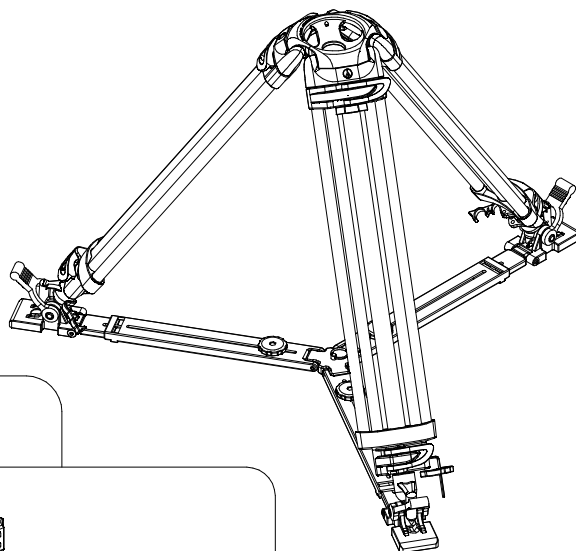

Manfrotto
PROFESSIONAL CAMERA SUPPORTS

ART. 546GB
For serial number
from A2034151

R546,01

R545,07

R545,04

R545,06

R545,02

R545,25

R545,19

R545,10

R545,02

R545,25

ART. 165MV