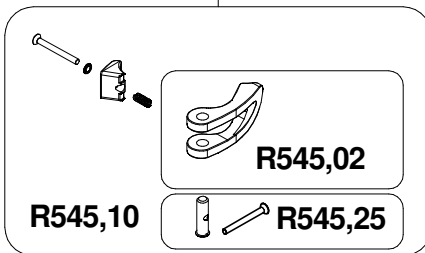

R545,10

R545,02

R545,25