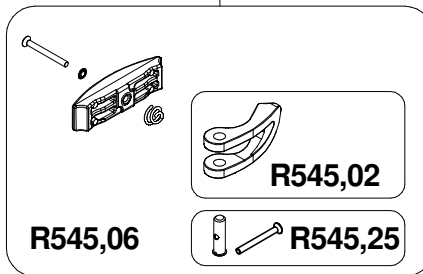

Manfrotto
PROFESSIONAL CAMERA SUPPORTS

ART. 546GB
For serial number
from A2034151

R546,01

R545,07

R545,04

R545,06

R545,02

R545,25