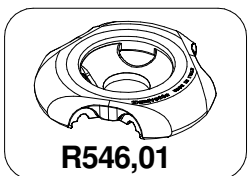

Manfrotto
PROFESSIONAL CAMERA SUPPORTS

ART. 546GB
For serial number
from A2034151

R546,01

R545,07

R545,04

R545,06

R545,02

R545,25