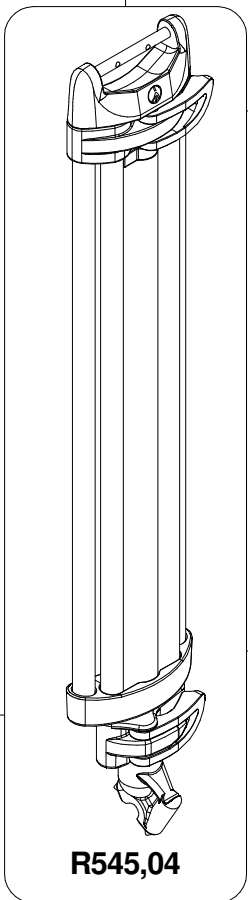

Manfrotto
PROFESSIONAL CAMERA SUPPORTS

ART. 546GB
For serial number
from A2034151

R546,01

R545,07

R545,04

R545,06

R545,02

R545,25

R545,19

R545,10

R545,02

R545,25

ART. 165MV