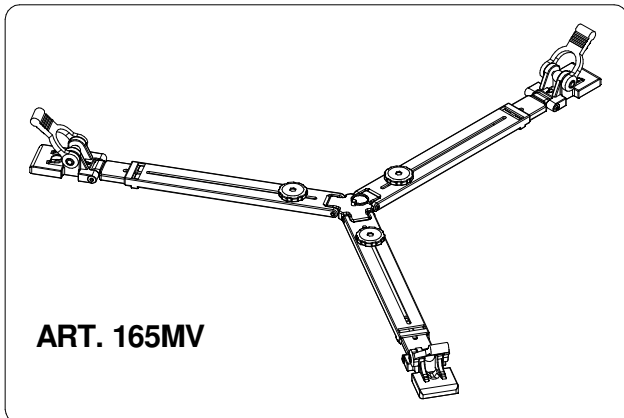

Manfrotto
PROFESSIONAL CAMERA SUPPORTS

ART. 546GB
For serial number
from A2034151

ART. 165MV