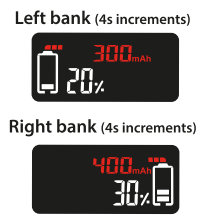

- 01. Left charge bank
- 02. mAh charge indicators
- 03. Right charge bank
- 04. Left charge % value
- 05. Right charge % value

Identify battery and plate

Remove plate

Insert plate

Adaptor

Power

USB power

Li-Ion charge

mAh charge

15min = 300mAh = 150 photos*
 400mAh = 200 photos*
 600mAh = 300 photos*

AA battery charge