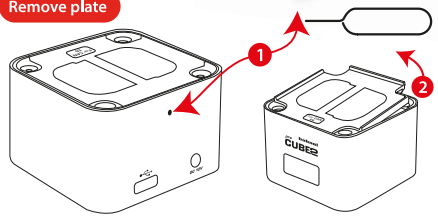

pro CUBE2

Instruction Manual

- 01. AA battery charge plate
- 02. Digital display
- 03. USB port
- 04. 12 V Port
- 05. Interchangeable charge plate
- 06. 12V car charger
- 07. Adaptor
- 08. UK adaptor
- 09. EU adaptor
- 10. USA adaptor
- 11. Plate eject tool

- 01. Left charge bank
- 02. mAh charge indicators
- 03. Right charge bank
- 04. Left charge % value
- 05. Right charge % value

Identify battery and plate

Remove plate

Insert plate

Adaptor

Power

USB power

Li-Ion charge