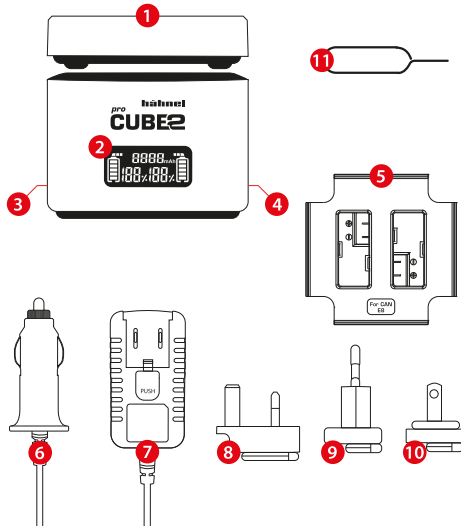

pro CUBE2

Instruction Manual

- 01. AA battery charge plate
- 02. Digital display
- 03. USB port
- 04. 12 V Port
- 05. Interchangeable charge plate
- 06. 12V car charger
- 07. Adaptor
- 08. UK adaptor
- 09. EU adaptor
- 10. USA adaptor
- 11. Plate eject tool

- 01. Left charge bank
- 02. mAh charge indicators
- 03. Right charge bank
- 04. Left charge % value
- 05. Right charge % value

Identify battery and plate

Remove plate

Insert plate

Adaptor

Power

USB power

Li-Ion charge