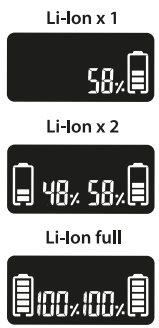

- 01. Left charge bank
- 02. mAh charge indicators
- 03. Right charge bank
- 04. Left charge % value
- 05. Right charge % value

Identify battery and plate

Remove plate

Insert plate

Adaptor

Power

USB power

Li-Ion charge

mAh charge

15min = 300mAh = 150 photos*
 400mAh = 200 photos*
 600mAh = 300 photos*

AA battery charge