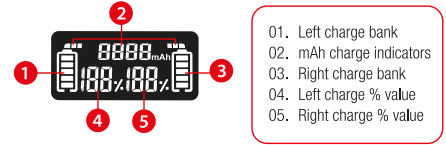

pro CUBE2

Instruction Manual

- 01. AA battery charge plate
- 02. Digital display
- 03. USB port
- 04. 12 V Port
- 05. Interchangeable charge plate
- 06. 12V car charger
- 07. Adaptor
- 08. UK adaptor
- 09. EU adaptor
- 10. USA adaptor
- 11. Plate eject tool

- 01. Left charge bank
- 02. mAh charge indicators
- 03. Right charge bank
- 04. Left charge % value
- 05. Right charge % value

Identify battery and plate

Remove plate

Insert plate

Adaptor

Power

USB power

Li-Ion charge