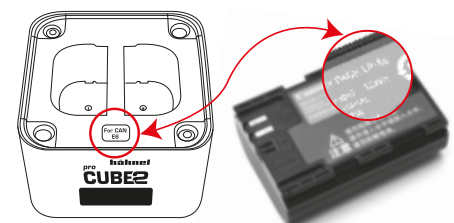

pro CUBE2

Instruction Manual

- 01. AA battery charge plate
- 02. Digital display
- 03. USB port
- 04. 12 V Port
- 05. Interchangeable charge plate
- 06. 12V car charger
- 07. Adaptor
- 08. UK adaptor
- 09. EU adaptor
- 10. USA adaptor
- 11. Plate eject tool

- 01. Left charge bank
- 02. mAh charge indicators
- 03. Right charge bank
- 04. Left charge % value
- 05. Right charge % value

Identify battery and plate

Remove plate

Insert plate

Adaptor

Power

USB power

Li-Ion charge